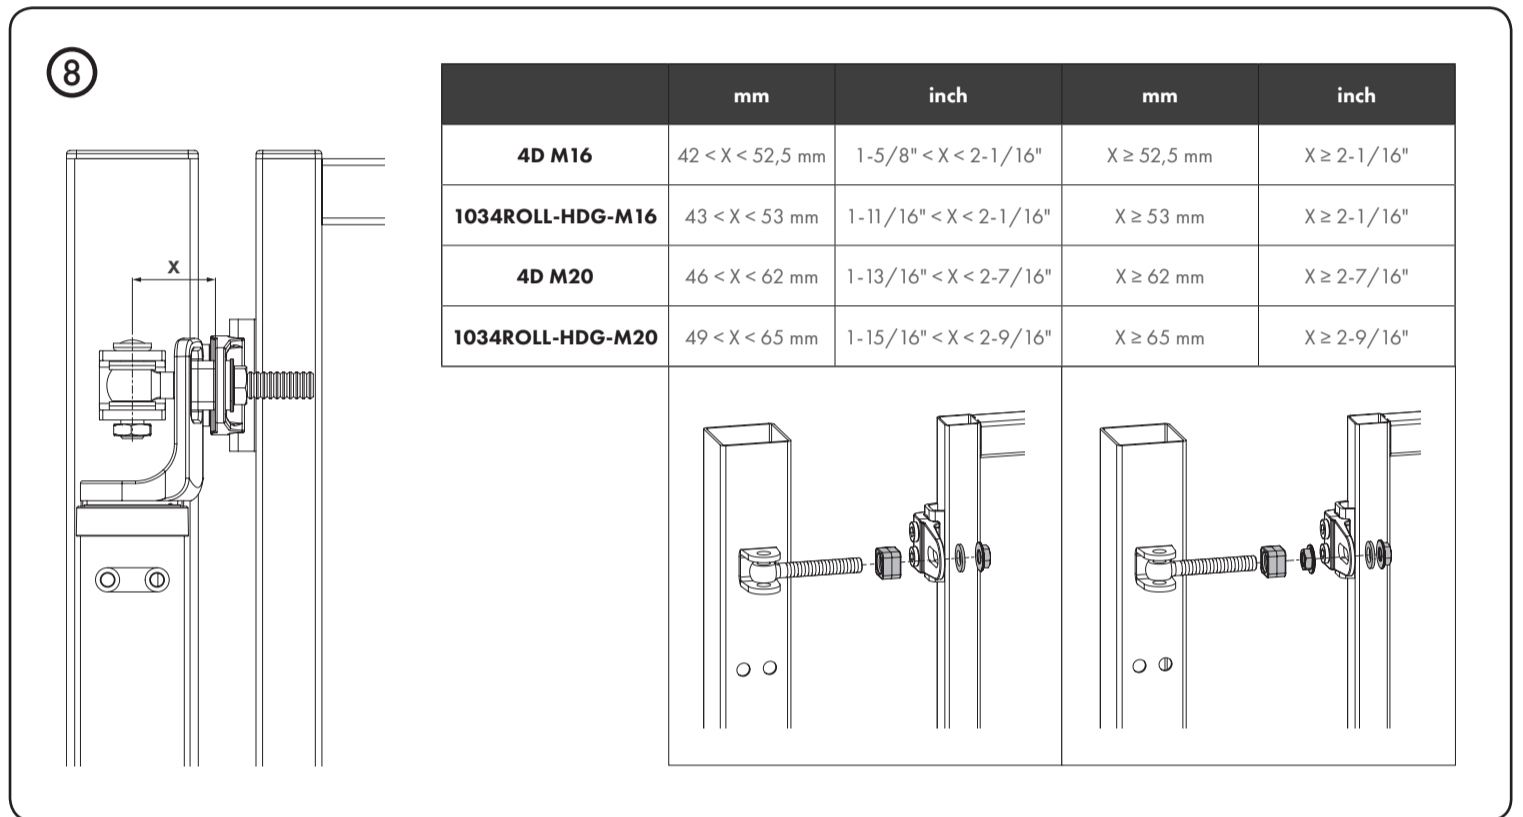

Groove plate

BOLTON4D

**SUCCESSFUL INSTALLATION?**  
 Please send us your pictures & videos  
[pictures@locinox.com](mailto:pictures@locinox.com)

**SUCCESSVOLLE INSTALLATIE?**  
 Stuur gerust uw foto's & video's door